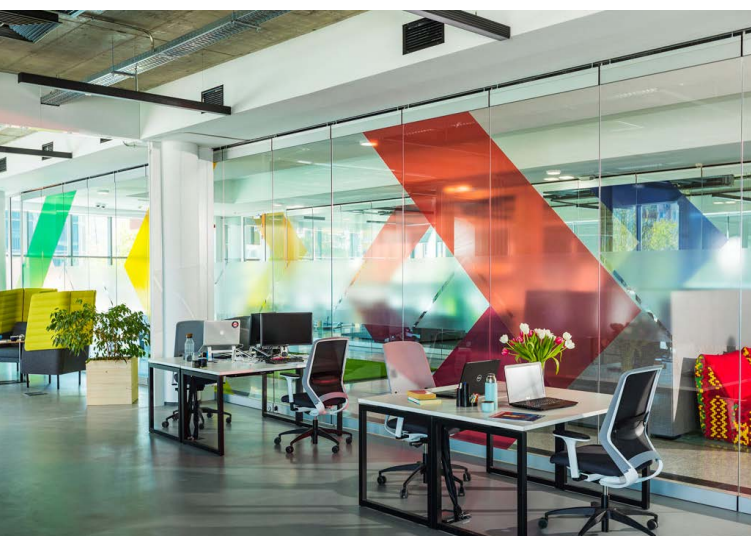

Power your business with Campus X Flex Drop-In Plan

**Where you and your employees can escape
work-from-home distractions and boost productivity**

Work uninterrupted in a serviced office with 100% focus on safety and seamless IT infrastructure where everything is taken care of. Ensuring that you and your team stay safe and productive and your business is fully operational and effective during and post COVID-19.

MAXIMUM FLEXIBILITY, MINIMUM COMMITMENT

No long-term contracts and simplified contactless payment. You and/or your team decide when and how often you will work from the office and for how long. No application approval or bureaucratic hassle. [Send an inquiry](#), walk in and start working. Plus, Campus X is conveniently situated in the most active and buzzing tech district in Sofia – Mladost, near 3 subway stations, Sofia airport and the Business Park.

SAFE OFFICE ENVIRONMENT

We have implemented the highest standard of protective measures, along with rigorous cleaning and disinfection, meeting and exceeding all global health and safety requirements. Expect increased frequency and focus on high touch areas, coupled with safety signages to encourage physical distancing, and a high-class HVAC system. Safe ozone-free UV-C light air disinfection and purification in the break-out zone and meeting rooms.

INCREASED PRODUCTIVITY

Ever struggled with low productivity while working from home? Because of an endless list of distractions (the daily chores, external noises, etc.), or you have no secluded space to do focused work - family and roommates constantly overstepping work boundaries. Perhaps you lack essential office facilities. Working from a flexible serviced office will solve all these problems. Here's what you get at Campus X:

- Safe enterprise-level office environment to focus on your work
- Flex desk and ergonomic chair
- Access to a modernly equipped kitchen and a break-out zone, undergoing meticulous disinfection
- Complimentary drinks – tea, coffee, and water and so much more...